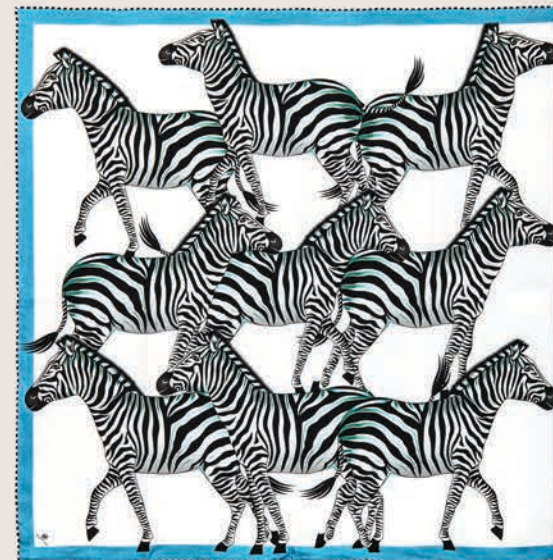

SILK SCARVES

REVERSIBLE

Available in two sizes:

90 x 90cm | 140 x 140cm

Stock no: SLEORO90 (90 x 90cm - size)

Stock no: SLEORO140 (140x 140cm - size)

Stock no: SLEOBPB90 (90 x 90cm - size)

Stock no: SLEOBPB140 (140x 140cm - size)

SILK SCARVES

REVERSIBLE

Available in two sizes:

90 x 90cm | 140 x 140cm

Stock no: SELEBB90 (90x90cm - size)

Stock no: SELEBB140 (140x140cm - size)

Stock no: SELETB90 (90x90cm - size)

Stock no: SELETB140 (140x140cm - size)

bellezza

DAZZLE OF ZEBRA COLLECTION

DAZZLE OF ZEBRA

100 % SILK SCARVES

SILK SCARVES

REVERSABLE

Available in two sizes:

90 x 90cm | 140 x 140cm

Stock no: SDAZBB90 (90 x 90cm - size)

Stock no: SDAZBB140 (140 x 140cm - size)

Stock no: SDAZRB90 (90 x 90cm - size)

Stock no: SDAZRB140 (140 x 140cm - size)

SILK SCARVES

REVERSABLE

Available in two sizes:

90 x 90cm | 140 x 140cm